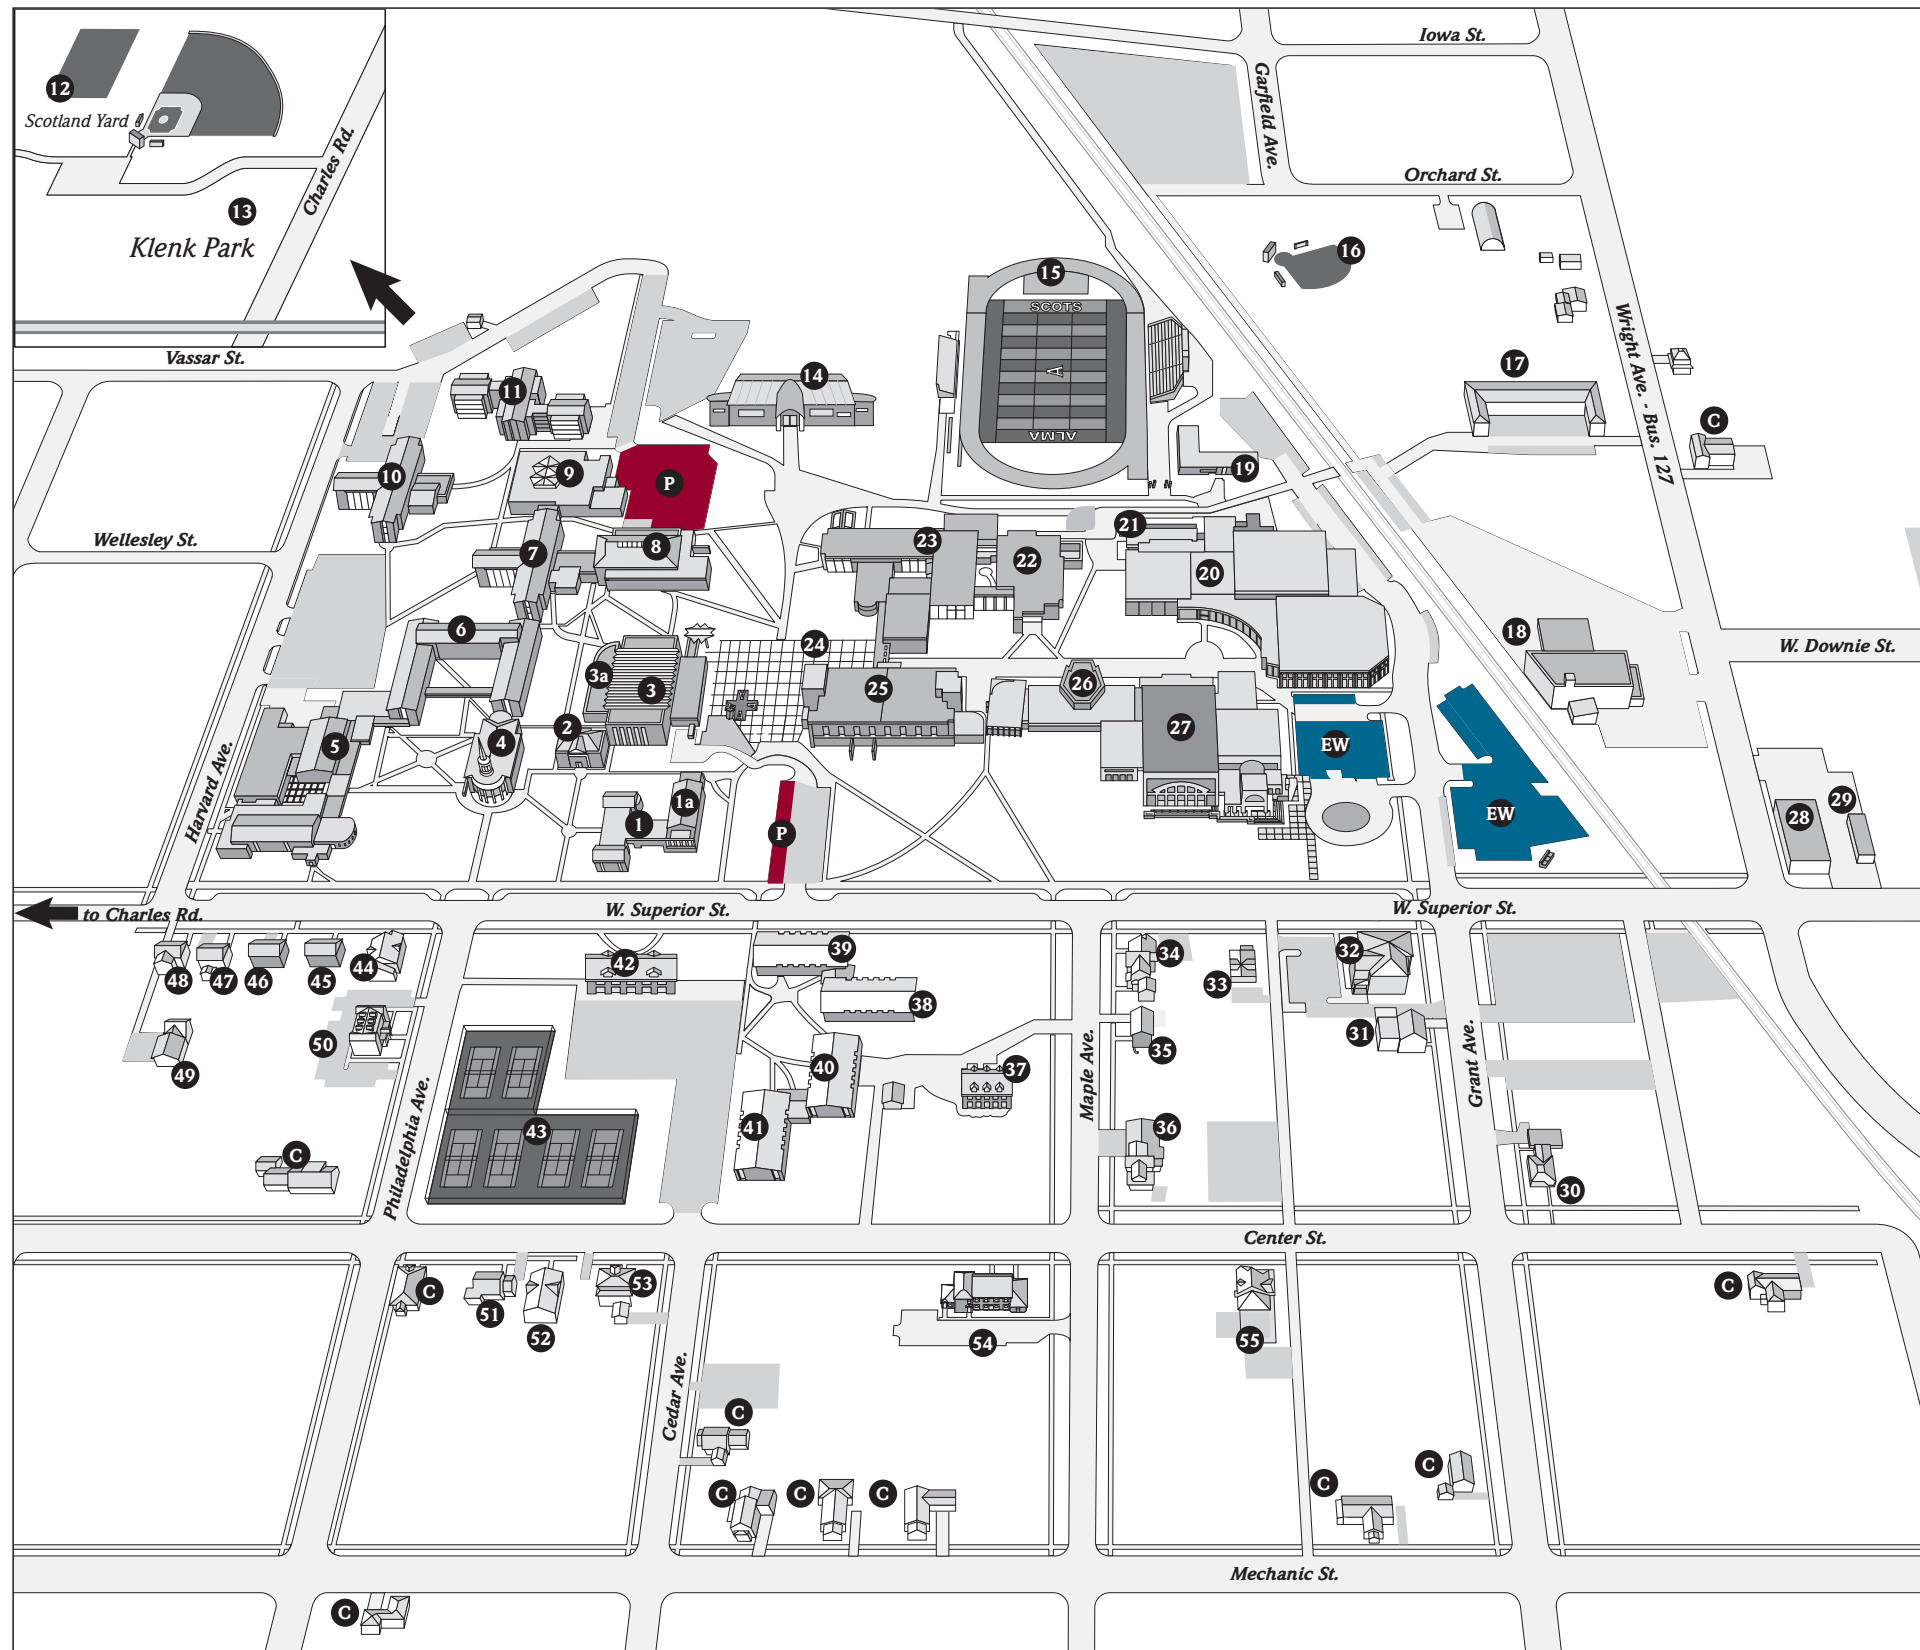

# Alma College Campus Map

- |  |  |
|--|--|
| 1 Reid-Knox Administration Building                                | 27 Oscar E. Remick Heritage Center for the Performing Arts |
| 1a Campus Safety   | 28 Alma College Bookstore/Starbucks                        |
| 2 Hood Building  | 29 Mail and Copy Center                                    |
| 3 Kehrl Building   | 30 Appelt House  |
| 3a Colina Library Wing   | 31 Communication and Marketing Office                      |
| 4 Dunning Memorial Chapel  | 32 Zeta Sigma Fraternity House                             |
| 5 Tyler-Van Dusen Campus Center                                    | 33 Environmental Studies House                             |
| 6 Gelston Hall   | 34 Model U.N. House  |
| 7 Newberry Hall  | 35 Centennial House  |
| 8 Clack Art Center<br>Flora Kirsch Beck Gallery                    | 36 Sigma Chi Fraternity House                              |
| 9 Hamilton Commons   | 37 Tracy House<br>President's Home                         |
| 10 Mitchell Hall   | 38 Brazell Hall  |
| 11 Bruske Hall   | 39 Nisbet Hall   |
| 12 Scotland Yard Soccer Field                                      | 40 Carey Hall  |
| 13 Klenk Park Baseball Field                                       | 41 Bonbright Hall  |
| 14 Alan J. Stone Center for Recreation                             | 42 Wright Hall   |
| 15 Bahlke Stadium  | 43 Tennis Courts   |
| 16 Scots Park Softball Field                                       | 44 Smith Alumni House                                      |
| 17 Wright Avenue Apartments  | 45 Gamma Phi Beta Sorority House                           |
| 18 Facilities and Service Management                               | 46 Alpha Xi Delta Sorority House                           |
| 19 Wilcox Medical Center   | 47 Kappa Iota Sorority House                               |
| 20 Hogan Center  | 48 Alpha Gamma Delta Sorority House                        |
| 21 McIntyre Center for Health Science<br>Science Laboratory Center | 49 Phi Sigma Sigma Sorority House                          |
| 22 Ronald O. Kapp<br>Science Laboratory Center                     | 50 Tau Kappa Epsilon Fraternity House                      |
| 23 Dow Science Center  | 51 Multicultural House                                     |
| 24 McIntyre Mall   | 52 Theta Chi Fraternity House                              |
| 25 Swanson Academic Center   | 53 MacCurdy House  |
| 26 Eddy Music Center   | 54 Delta Gamma Tau Fraternity House                        |
|  | 55 Phi Mu Alpha Fraternity House                           |